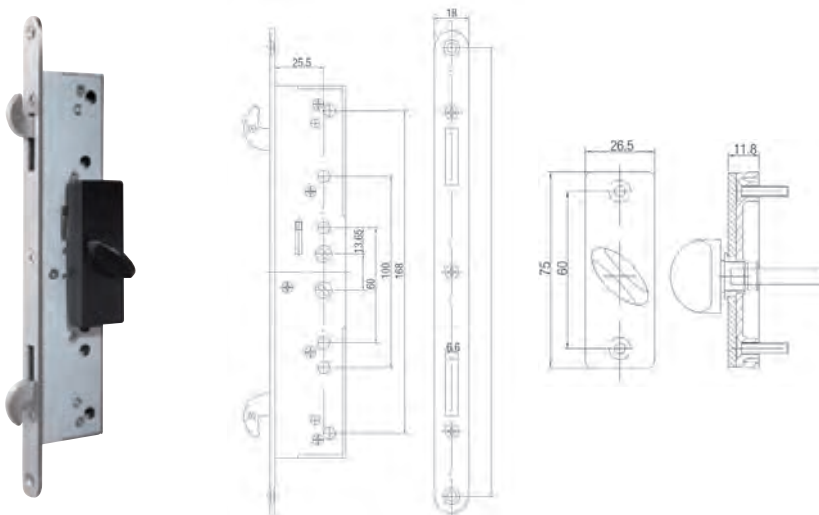

## SGWSL-SGS602 / SGSA5600 Sliding Door Lock (Single Key Thumbturn Cylinder)

## SGWSL-SGS604 / SGWSL-SGSA5600 Sliding Door Lock (Single Thumbturn)

Code	Description	Material	Finishing	Packing
SGWSL-SGS602	Sliding Door Lock (Single Key Thumbturn Cylinder)	Zinc Diecast	Black / White	50 sets/ctn
SGWSL-SGS604	Sliding Door Lock (Single Thumbturn)	Zinc Diecast	Black / White	50 sets/ctn