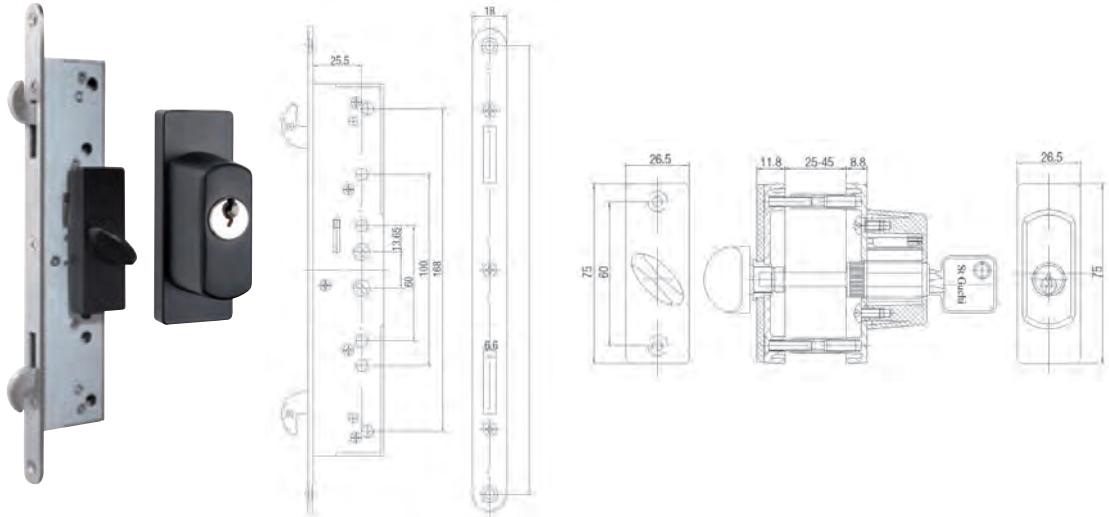

## SGWSL-SGS602 / SGSA5600 Sliding Door Lock (Single Key Thumbturn Cylinder)

## SGWSL-SGS604 / SGWSL-SGSA5600 Sliding Door Lock (Single Thumbturn)

Code	Description	Material	Finishing	Packing
SGWSL-SGS602	Sliding Door Lock (Single Key Thumbturn Cylinder)	Zinc Diecast	Black / White	50 sets/ctn
SGWSL-SGS604	Sliding Door Lock (Single Thumbturn)	Zinc Diecast	Black / White	50 sets/ctn